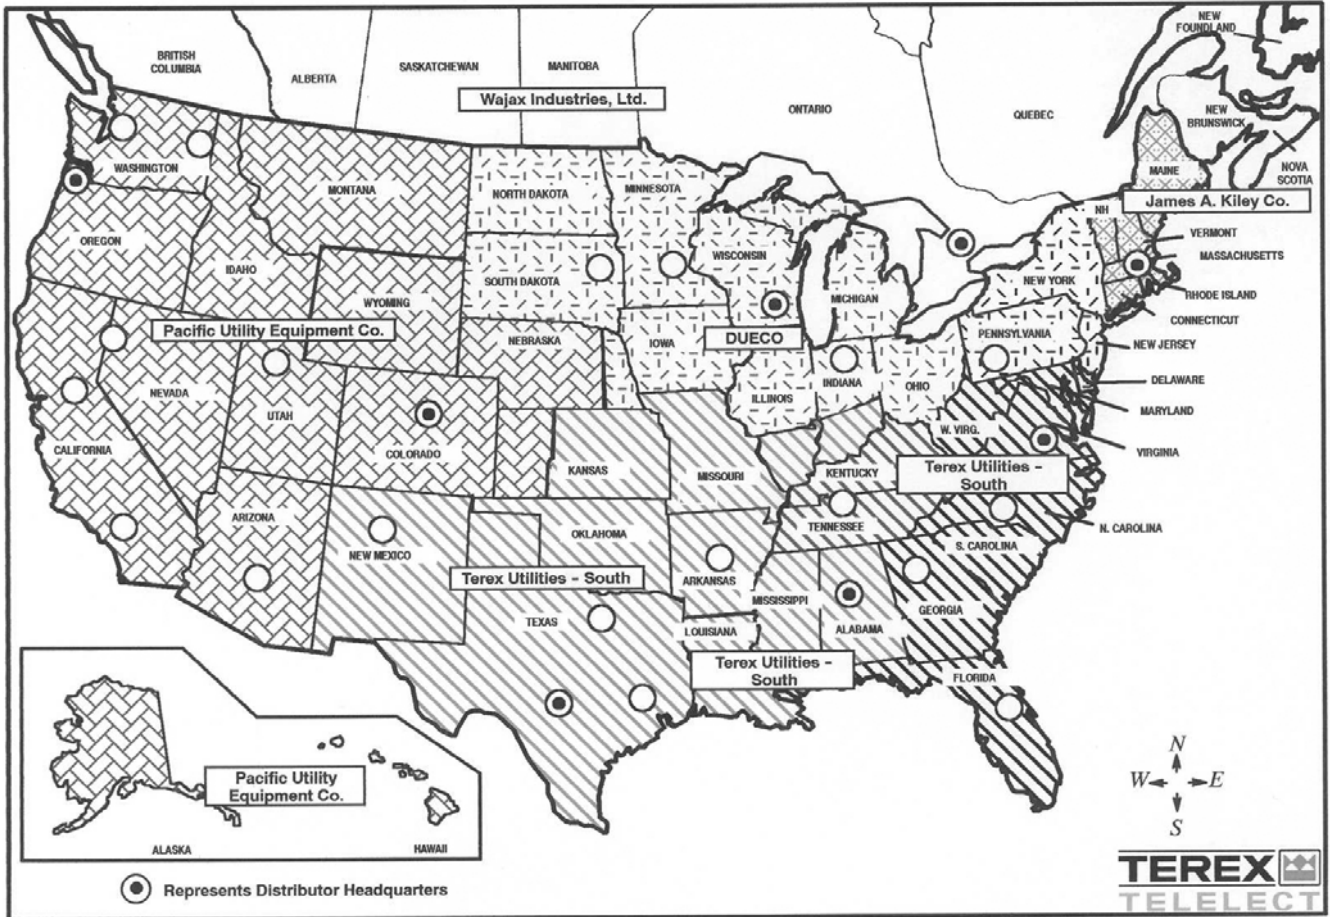

THE TEREX TELELECT DISTRIBUTION NETWORK

DUECO, Inc.
 N4 W22610 Bluemound Road
 Waukesha, WI 53186
 (262) 547-8500

1901 14th Avenue NW
 Watertown, SD 57201
 (605) 882-3004

12716 Chestnut Blvd.
 Shakopee, MN 55379
 (612) 445-1555